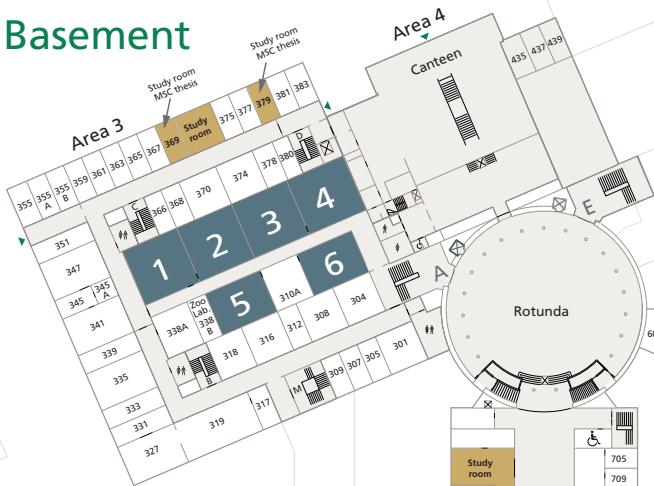

Stokhusgade

Area 3

Area 4

Area 6

←  Østerport

Øster Voldgade

Nørreport   →

Basement

- Teaching room
- Study room

Reception
Department of Geosciences and
Natural Resource Management

Øster Voldgade

Area 6

Ground floor

1st floor

2nd floor

Teaching room
 Study room

Øster Voldgade

3rd floor