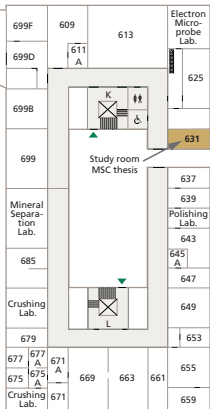

- Teaching room
- Study room

Reception
Department of Geosciences and
Natural Resource Management

Øster Voldgade

Area 6

Ground floor

1st floor

2nd floor

Teaching room
 Study room

Area 6

601	603	605	607	TIMS Lab. 699E	Clean Chemistry Lab.	613	Study room MSc thesis	Prep.Lab. 621
				699 D		613 A		623
					609			625
								627
				6998				629
				ICPMS Lab. 699A				631
				695				635
								637
				X-ray Fluorescence Lab. 691				639
				689				643
				687				645
				685 A				647
				Clean Chemistry Lab. 681				649
								651
								653
								655
				677				657
				Chemistry Lab. 673	671 A			
						13	12	
								661