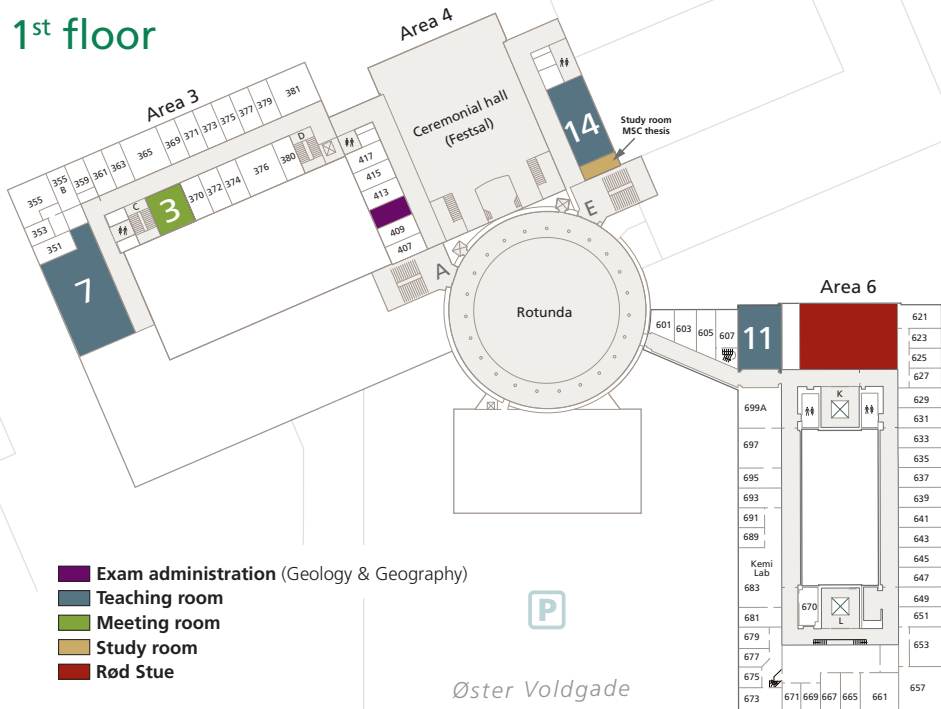

Stokhusgade

Area 3

Area 4

Area 6

←  Østerport

Øster Voldgade

Nørreport   →

Basement

- Teaching room
- Study room

Reception
Department of Geosciences and
Natural Resource Management

Øster Voldgade

Area 6

Ground floor

1st floor

2nd floor

Teaching room
 Study room

Area 6

601	603	605	607	TIMS Lab. 699E	Clean Chemistry Lab.	613	Study room MSc thesis	Prep.Lab. 621
				699 D		613 A		623
					609			625
								627
				6998				629
				ICPMS Lab. 699A				631
				695				635
								637
				X-ray Fluorescence Lab. 691				639
				689				643
				687				645
				685 A				647
				Clean Chemistry Lab. 681				649
								651
								653
								655
				677				657
				Chemistry Lab. 673	671 A			
						13	12	
								661