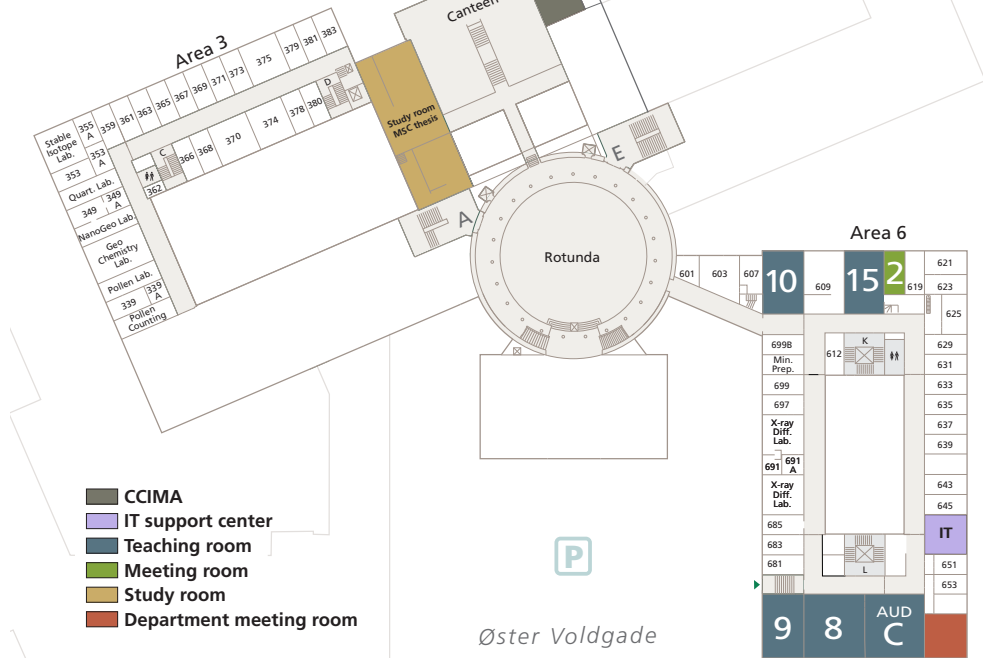

Stokhusgade

Area 3

Area 4

Area 6

←  Østerport

Øster Voldgade

Nørreport   →

Basement

- Teaching room
- Study room

Reception
Department of Geosciences and
Natural Resource Management

Øster Voldgade

Area 6

Ground floor

1st floor

2nd floor

Teaching room
 Study room

Area 6

601	603	605	607	TIMS Lab. 699E	Clean Chemistry Lab.	613	Study room MSc thesis	Prep.Lab. 621
				699 D		613 A		623
					609			625
								627
				6998				629
				ICPMS Lab. 699A				631
				695				635
								637
				X-ray Fluorescence Lab. 691				639
				689				643
				687				645
				685 A				647
				Clean Chemistry Lab. 681				649
								651
								653
								655
				677				657
				Chemistry Lab. 673	671 A			
						13	12	
								661