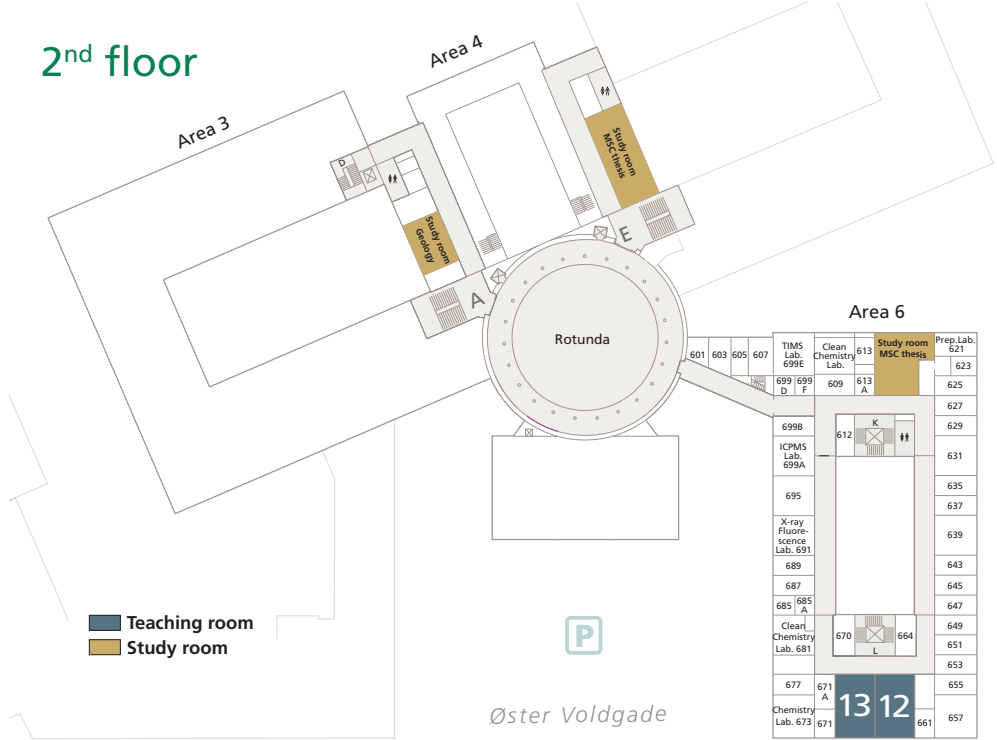

Stokhusgade

Area 3

Area 4

Area 6

←  Østerport

Øster Voldgade

Nørreport   →

Basement

- Teaching room
- Study room

Reception
Department of Geosciences and
Natural Resource Management

Øster Voldgade

Area 6

Ground floor

1st floor

2nd floor

Teaching room
 Study room